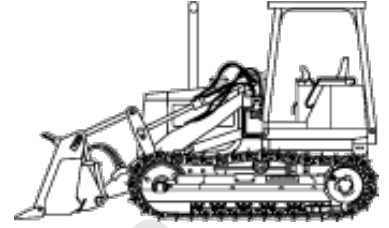

Spec Finder

October 28, 2017

Fiatallis FL20 (disc. 1991)

Standard Crawler Loaders

Size Class:
190 HP & Over
 Weight:
58,010 lbs.

Specifications

BUCKET

Bucket Type	General Purpose
Bucket Capacity	3.5 cu yd
Bucket Width	104 in
Breakout Force	45768 lbs

ENGINE

Engine	8215T
Engine Manufacturer	Fiat-Iveco
Net Horsepower	227 hp
Power Mode	Diesel

OPERATOR ENVIRONMENT

Operator Protection	ROPS
---------------------	------

TRANSMISSION

Number of Speeds	3F/3R
Transmission Type	Powershift